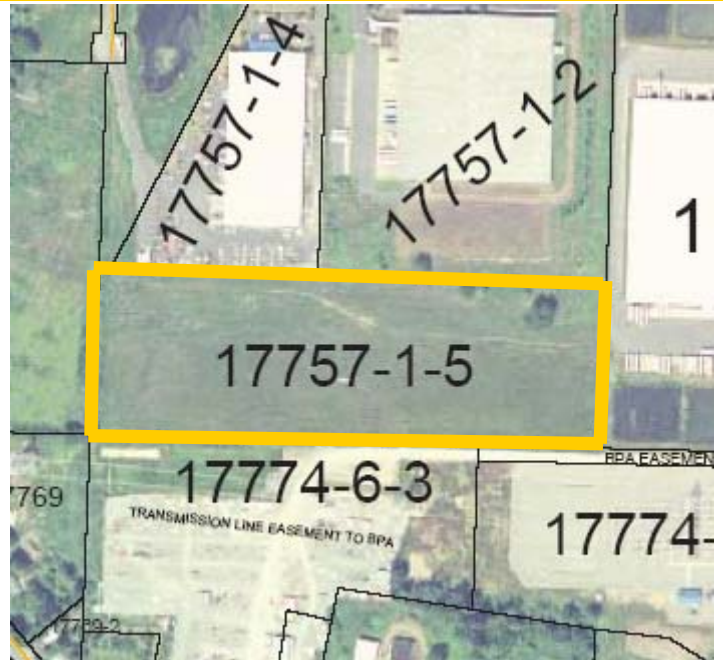

General Information

Parcel Size: 13 Acres

Power: Public Utility District

Water: City

Sewer: City

Gas: Puget Sound Energy

Zoning: Industrial

Listing Comments

- Direct access to I-5 interchange
- Build-to-suit available
- Located in the Industrial Park
- Served by local utilities
- Sites are ready for construction

Site Map

Lewis County Economic Development Council