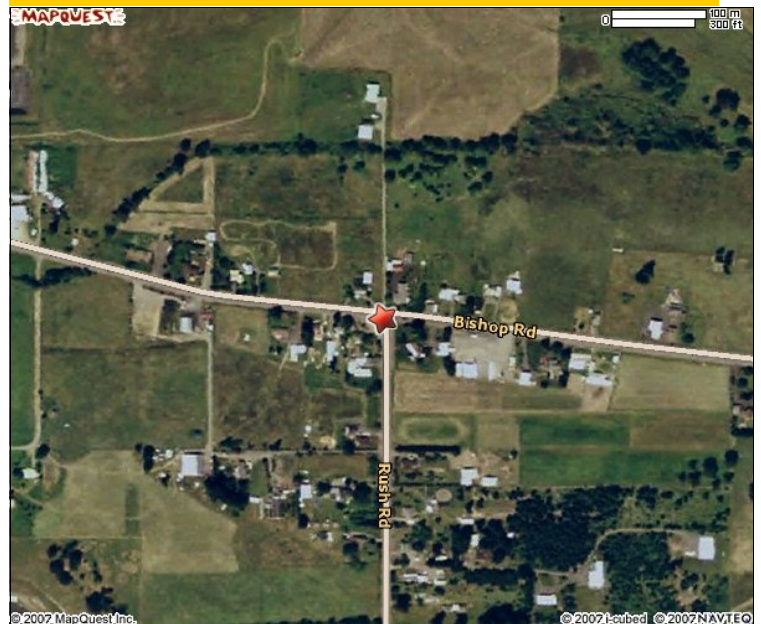

Available For Lease

**Port of Chehalis
1899 Bishop Road**

Location: Chehalis, WA
Contact: Rachael Jennings, Bill Lotto
Lewis County EDC
Phone: (360) 748-0114
Fax: (360) 748-1238
Email: lewisedcbl@localaccess.com

- Direct access to two interchanges
- Build-to-suit available
- Located in the Industrial Park
- Served by local utilities
- Sites are ready for construction

Site Map

Lewis County Economic Development Council