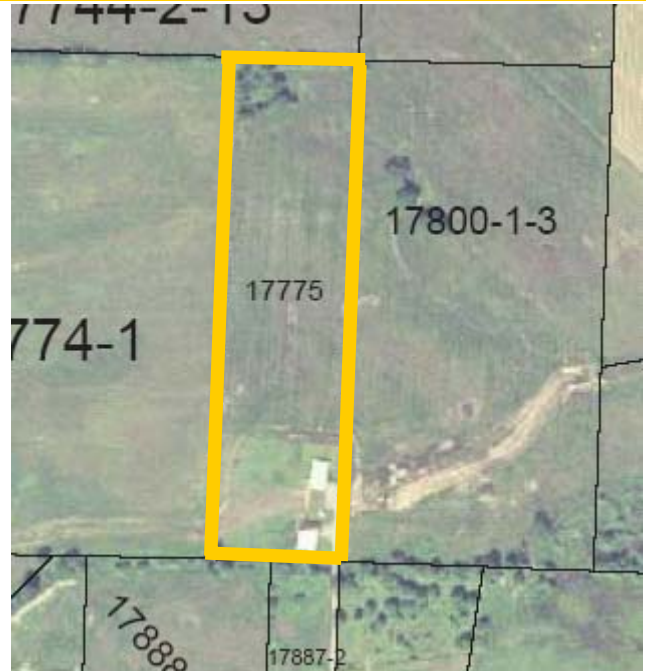

General Information

Parcel Size: 9.96 Acres

Power: Public Utility District

Water: City

Sewer: City

Gas: Puget Sound Energy

Zoning: Industrial

Listing Comments

- Direct access to two interchanges
- Build-to-suit available
- Located in the Industrial Park
- Served by local utilities
- Sites are ready for construction

Site Map

Lewis County Economic Development Council