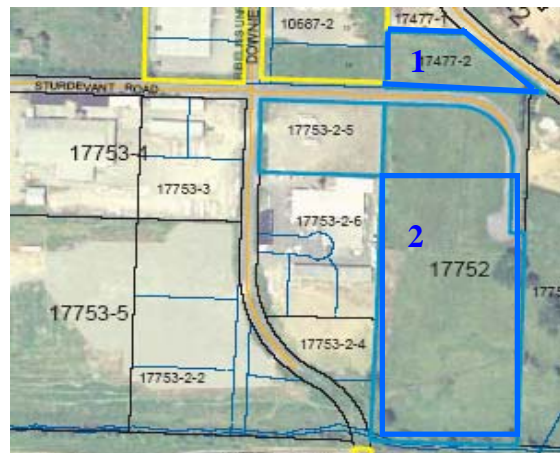

Lewis County Economic Development Council
P.O. Box 916
Chehalis, WA 98532