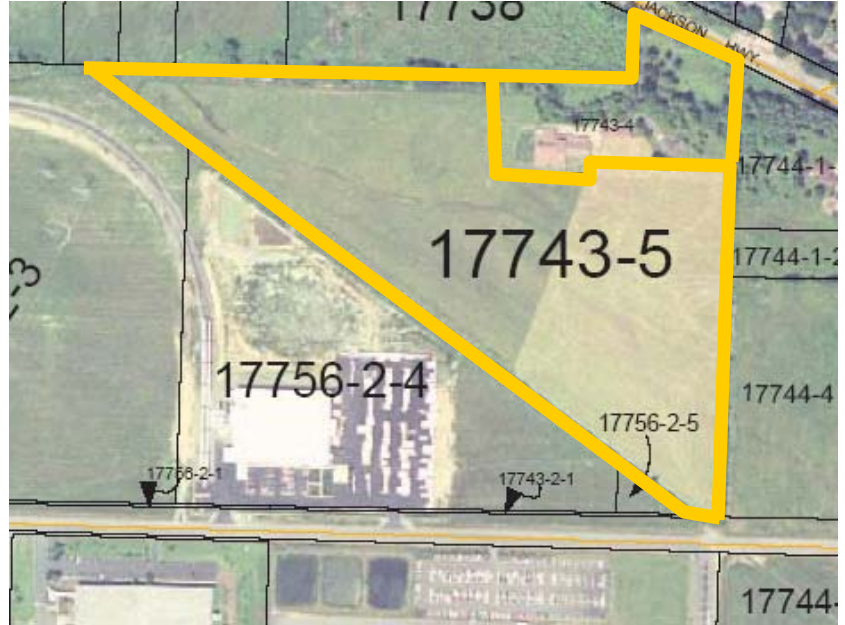

General Information

Parcel Size: 30.62 Acres

Power: Public Utility District

Water: City

Sewer: City

Gas: Puget Sound Energy

Zoning: Industrial

Total Size of Lot: 1,333,807.2 sf

Listing Comments

- Access to rail
- Direct and easy access to I-5
- Option for additional property
- Build-to-suit available
- Served by local utilities
- Ready for construction

Site Map

Lewis County Economic Development Council